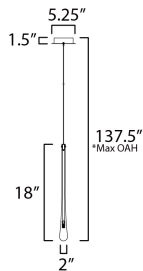

PRODUCT DESCRIPTION

The classic teardrop glass shade is elevated in a luxurious collection of pendant configurations using substantially dense glass that are hand blown in elongated forms and curated into various color combinations. Suspended within the long, slender glass is a similarly long and slender socket to illuminate an energy efficient LED G4 lamp at the base of the glass. The slender tube running within the glass also supports the glass with elegantly flat thumb screws in coordinating finishes. Choose from Matte Black metal with Mirror Smoked glass for a moodier ambience, crystal Clear glass that accentuates the thickness of the glass walls paired with transitional Satin Nickel metalwork, or celebrate the design with effervescent Bubble glass and plated Gold metalwork.

MEASUREMENTS

DIMENSION : 2" L x 2" W x 18" H
 MAX OAH : 137.5" OAH
 CANOPY : 5.25" W x 1.5" H x 5.25" L
 HANGING WEIGHT : 2.77 lb

LAMPING

LUMENS : 200 Rated (150 Del.)
 BULB : 1 x 1.5W LED G4 , 2W Total
 BULB INCLUDED : (Included)
 DIMMABLE :
 CRI : 90 CRI
 COLOR_TEMP : 3000K

FINISHES OPTION

-  Black (BK)
-  Gold (GLD)
-  Satin Nickel (SN)

GLASS

Clear Crystal 122

MATERIAL

Glass, Steel

RATINGS

Damp Location